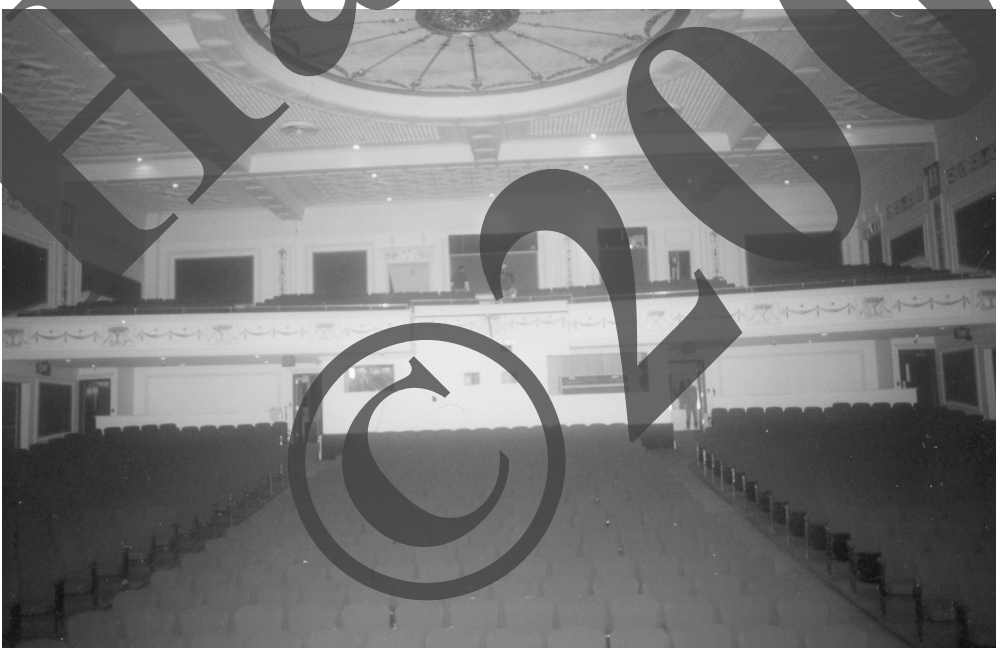

Some of the ornamental work on the upper part of the walls near the stage.

A view of the finished auditorium and stage from the balcony, taken with an ultra wide angle lens, which creates an apparent curvature to the picture.

The rear part of the auditorium, taken from the stage, March 16, 2001. The chandelier was installed in July.